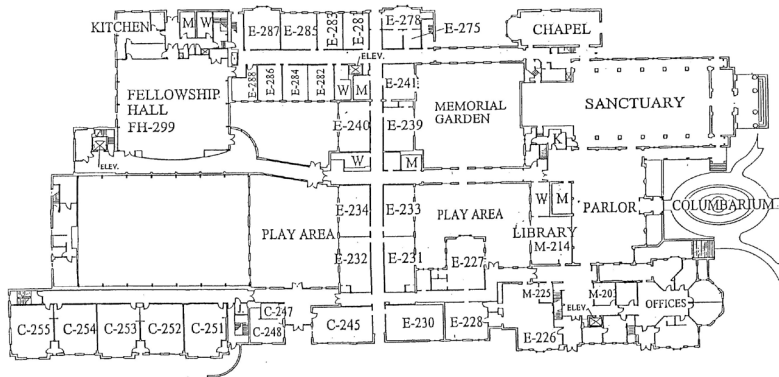

10:00 Crocheting and Knitting (Rita Hood’s home)

Friday, January 13

7:00 AM Men’s Bible Study (Temp. Parlor)

3:30 pm Joy In Learning (E Wing, 3rd fl.)

Saturday, January 14

11:30 AM AA Meeting (E-382 & E-385)

SECOND FLOOR PLAN

In January, the building will undergo the second phase of our renovation. ALL meetings will be in a different location.

Please refer to the calendar and floor plans to find where your group is meeting now.